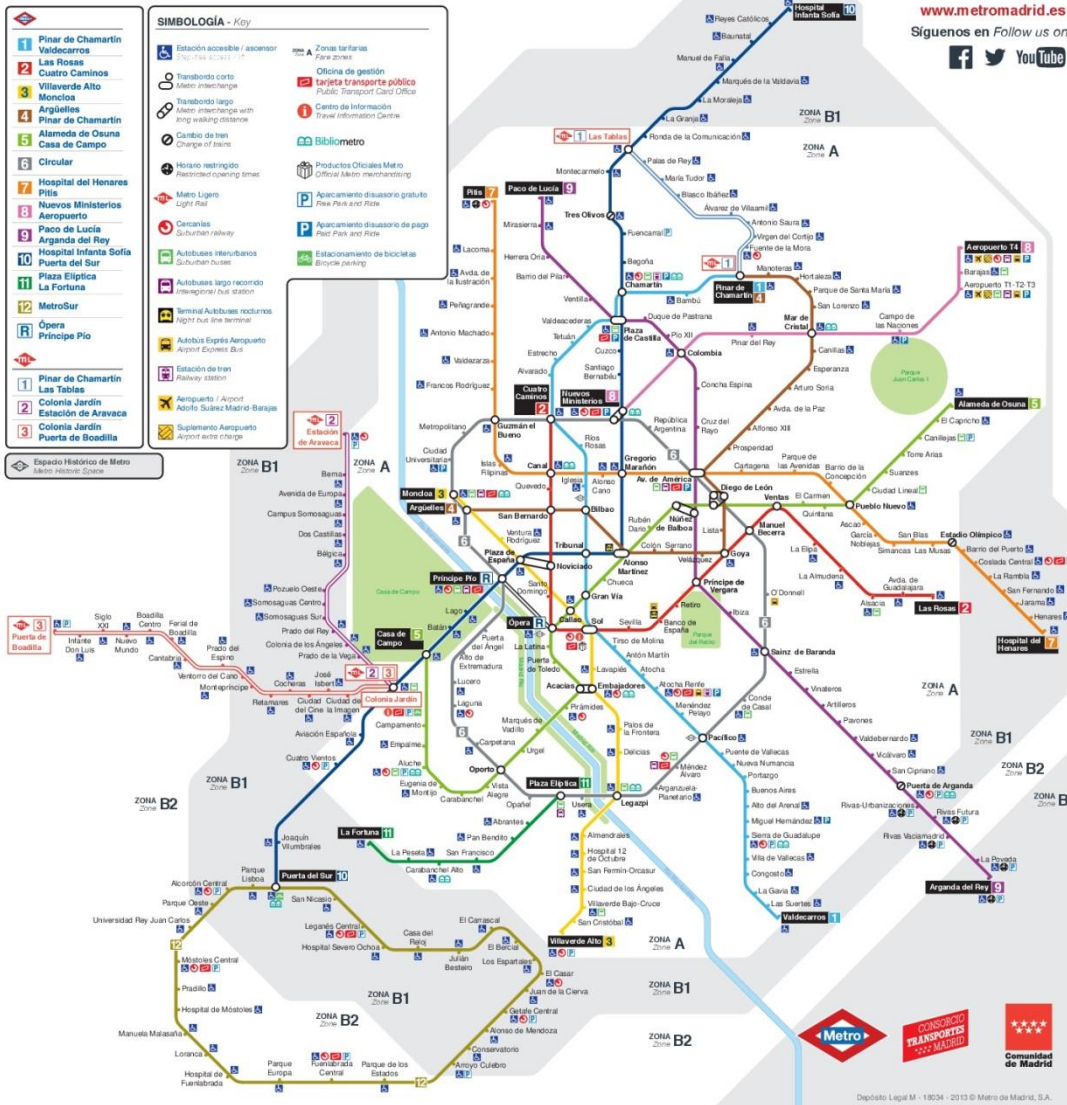

RED DE METRO Y METRO LIGERO *Metro and Light Rail Network*

www.metromadrid.es
 Siguenos en Follow us on
 f t You Tube

AVÉNIDA AMÉRICA + BUS
AVENIDA AMÉRICA 12 KM - 20 MINUTES.
BUS LINES 222, 223, 224, 224A, 226, 227,
229, 281, 282, 283, 284

AIRPORT T1 – T2 – T3 – T4
AIRPORT T4 – BARAJAS – AIRPORT T1, T2,
T3. LINE 8. FREE SHUTTLE SERVICE
9 KM – 10 MINUTOS

PROPRIETARY & CONFIDENTIAL

Avda. Aragón 400 – 28022 – Madrid Marriott Auditorium Hotel & Conference Center – 914004400 – www.madridmarriottauditorium.com